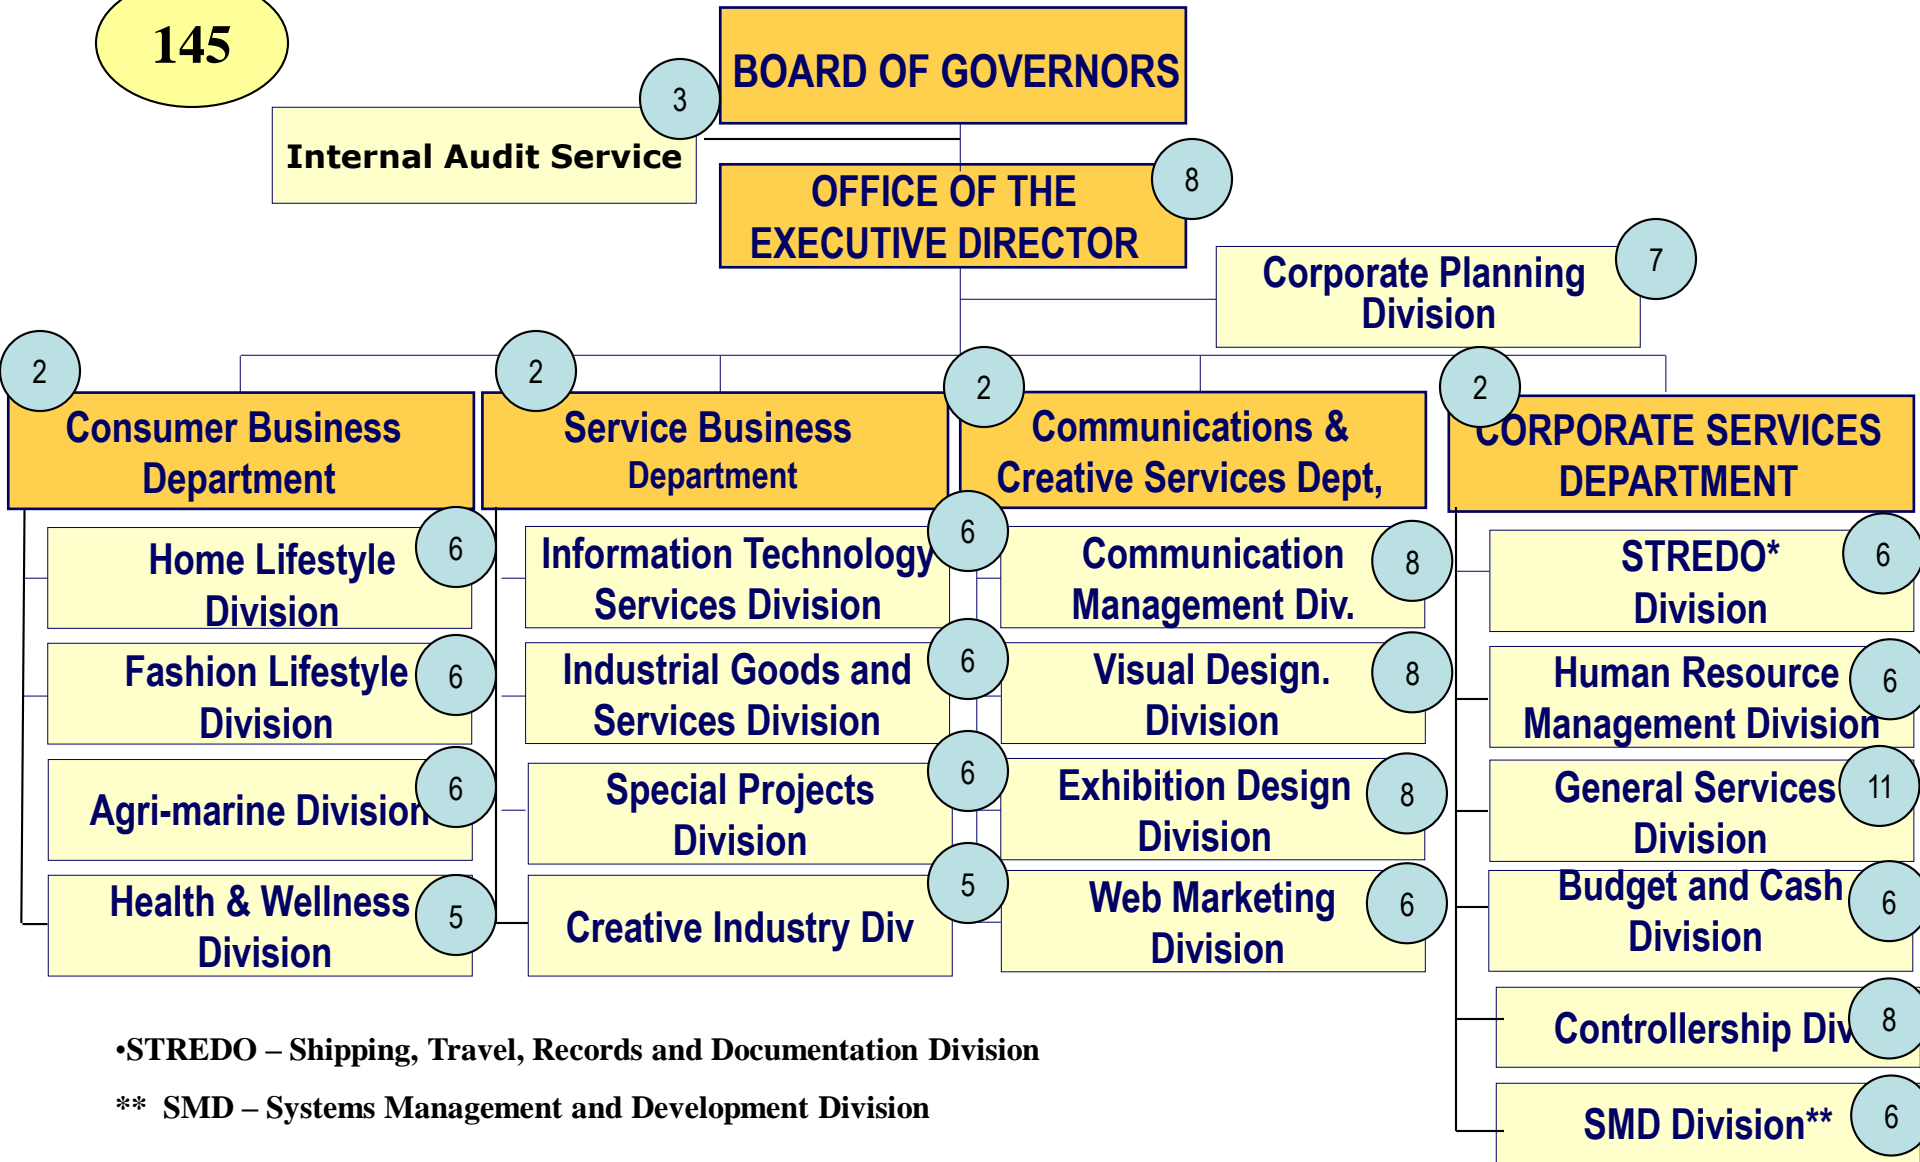

DBM APPROVED ORGANIZATION STRUCTURE

145

•STREDO – Shipping, Travel, Records and Documentation Division

** SMD – Systems Management and Development Division